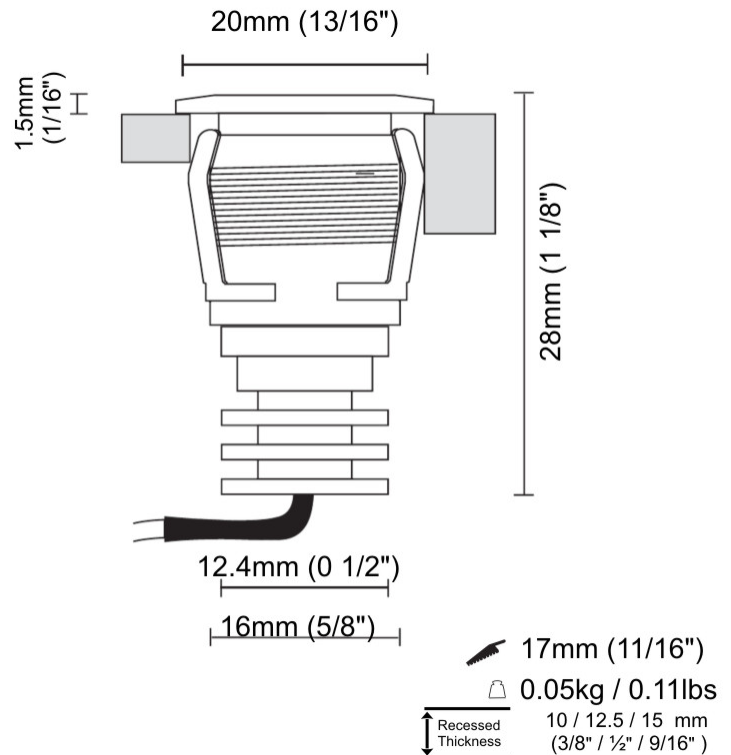

1. To build a product code in our configurator select the specify button on the base model # product page
2. To build a manual product code on this datasheet choose from the options listed below in blue font and add the suffix to the base model #

GENERAL

Series: Eyes
Subseries: Eyes Round
Brand: Side
Division: Exterior
Mounting Type: Recessed
Mounting Location: Ceiling
Subcategory: Downlight

PHYSICAL

Shape: Round
Diameter (mm): 20
Diameter (in): 13/16
Height (mm): 28
Height (in): 1 1/8
Min. Recessing Depth (mm): 33
Min. Recessing Depth (in): 1 5/16
Light Distribution: Direct
Weight (kg): 0.02
Weight (lbs): 0.044
Gasket: Silicon rubber
Fixture Finish: Chrome
Fixture Material: Aluminum Die Cast

ELECTRICAL

Lamp Type: LED (Zhaga Standard)
Total Output Wattage (W): 1.2
Dimming: 0-10V Dimming / Phase Dimming (120Vac Only)
Driver Included: No
Driver Location: Remote
Driver Type: Constant Current - 120 / 277Vac
Input Voltage (V): 120 - 277
Constant Current (MA): 350
Upon Request: (Not included - see components [IP65 or higher enclosure to be supplied by others]) Remote: 0-10Vdc dimming / Phase dimming @120Vac only / 277Vac

LED

Number of LEDs: 1
Color Temperature (°K): 3000 / 4000
Max. Delivered Lumen (lm): 58.4 / 64.9
Nominal Lumen (lm): 120 / 125
CRI: >80 CRI
Lamp Life (hrs): 50000

OPTICAL

Optic°: 100°

RATINGS AND CERTIFICATIONS

Certified By: Certified for North American Standards
IP rating: IP68